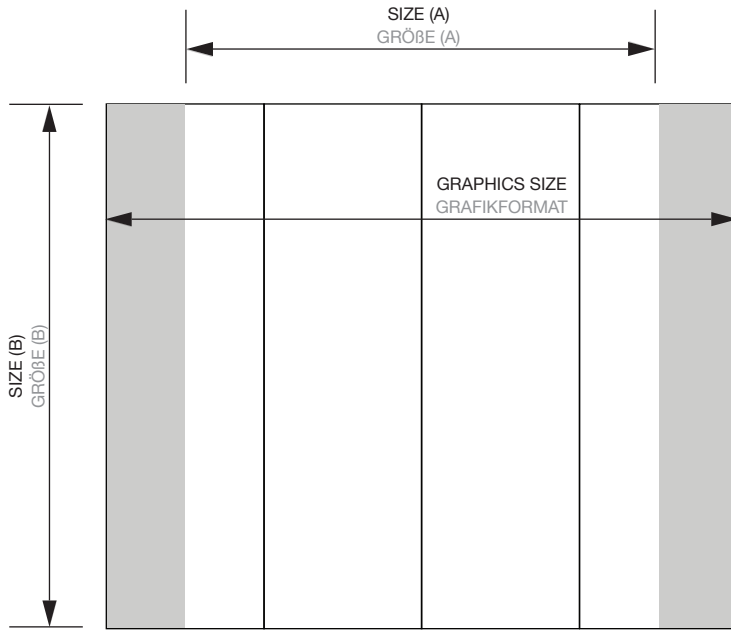

POP-UP MAGNETIC CURVED

Walls | Pop-Ups