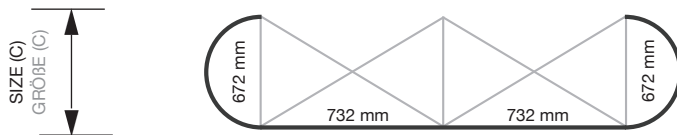

POP-UP MAGNETIC STRAIGHT

Walls | Pop-Ups

2x3 - PUM23S

3x3 - PUM33S

4x3 - PUM43S

5x3 - PUM53S