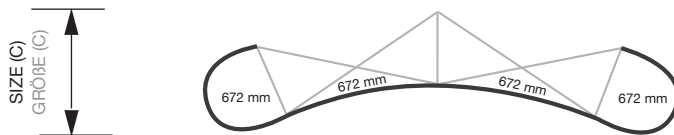

POP-UP MAGNETIC CURVED

Walls | Pop-Ups