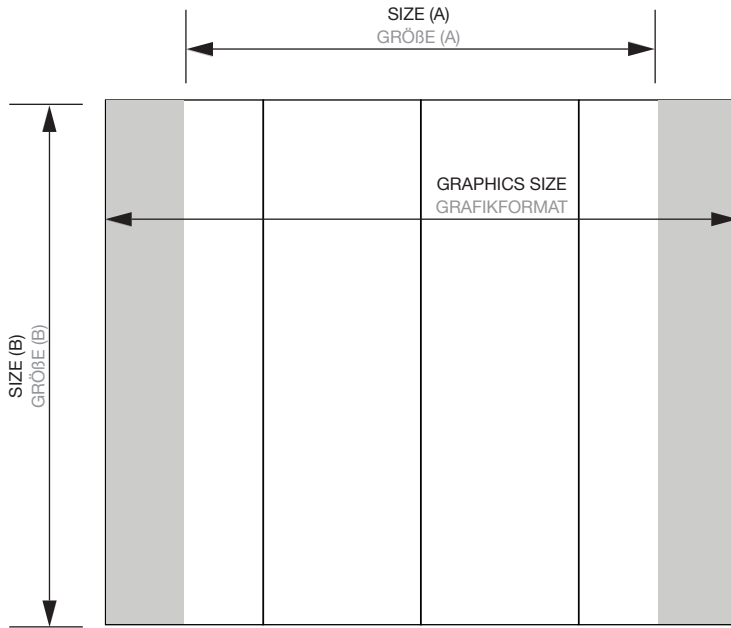

POP-UP MAGNETIC STRAIGHT

Walls | Pop-Ups

2x3 - PUM23S

3x3 - PUM33S

4x3 - PUM43S

5x3 - PUM53S